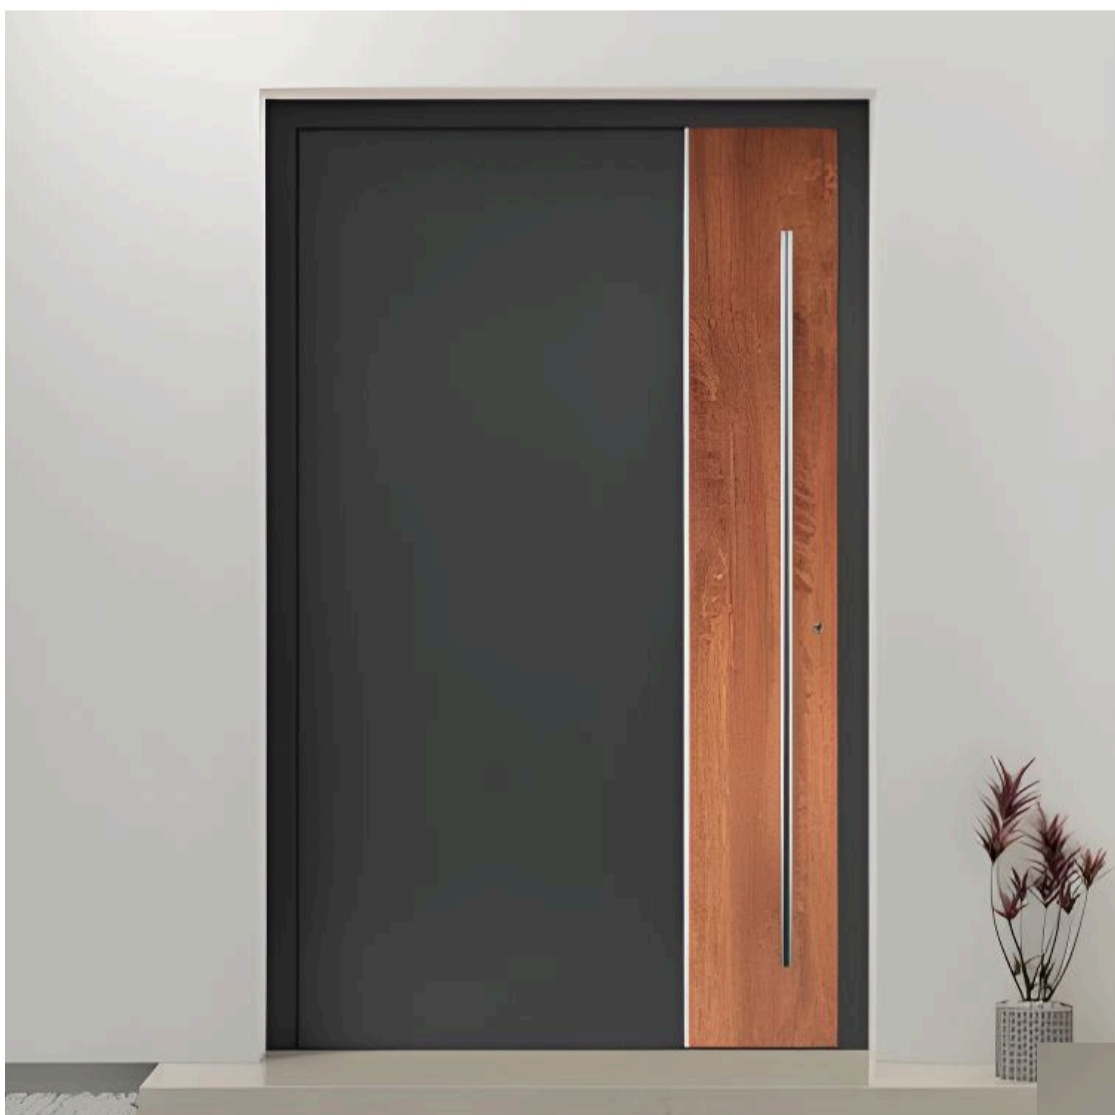

WACO 2

Construction

Aluminum door powder coated in any color from the RAL palette

Glass

Not available

Door handle

Available in several options

The door has either inox steel or black strips and wood color