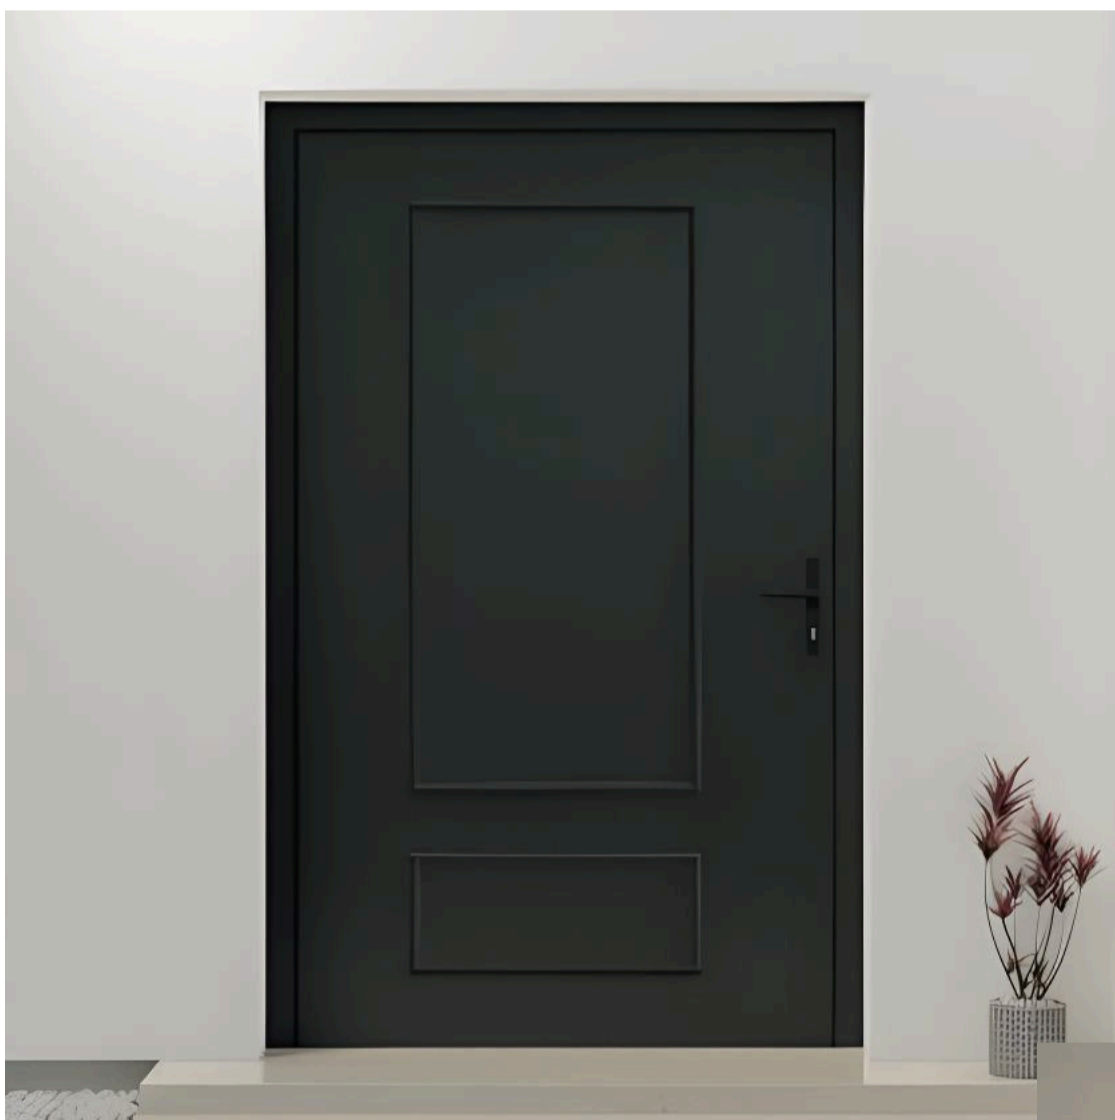

Aluminum door powder coated in any color from the RAL palette

Glass

Not available

Door handle

Available in several options

The door has small retro-style frames

CHICAGO 2

Construction