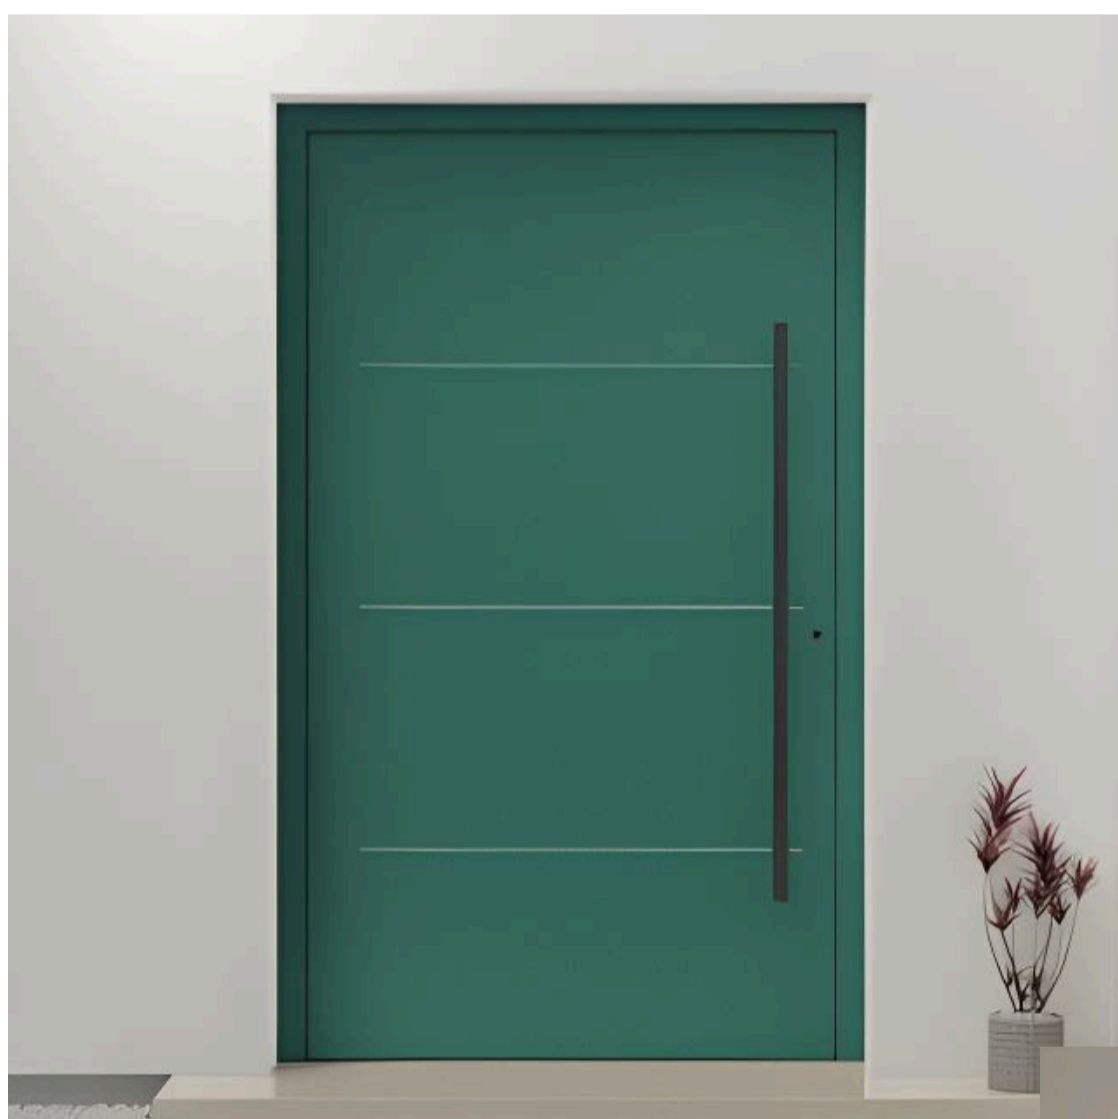

VIRGINIA

Construction

Aluminum door powder coated in any color from the RAL palette

Glass

Not available

Door handle

Available in several options

The door has decorative milled grooves