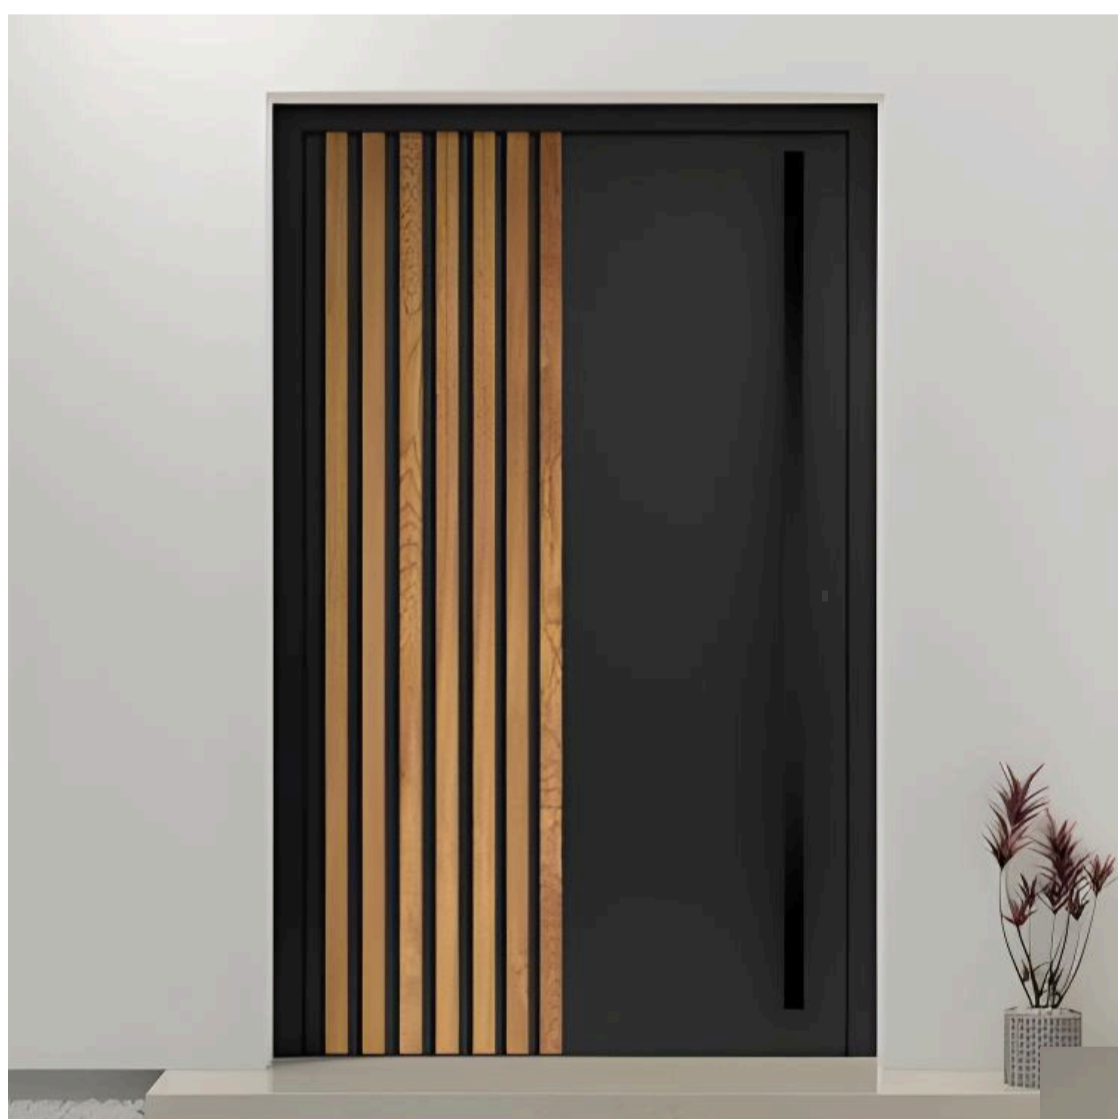

MATANZA

Construction

Aluminum door powder coated in any color from the RAL palette

Glass

Not available

Door handle

Available in several options

The door has wooden strips in several wood colors