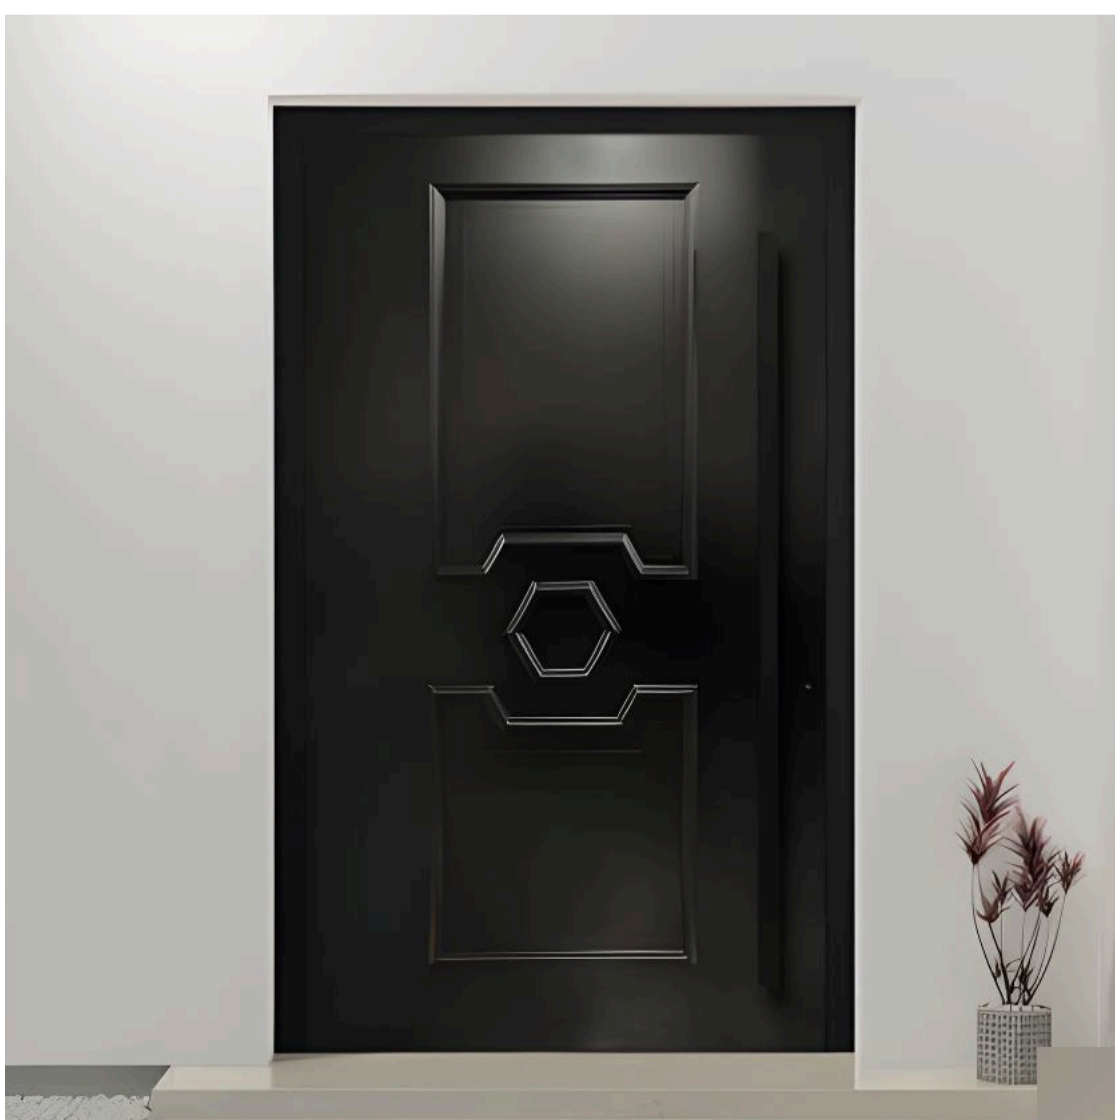

Aluminum door powder coated in any color from the RAL palette

Glass

Not available

Door handle

Available in several options

The door has small retro-style frames

CHICAGO 6

Construction