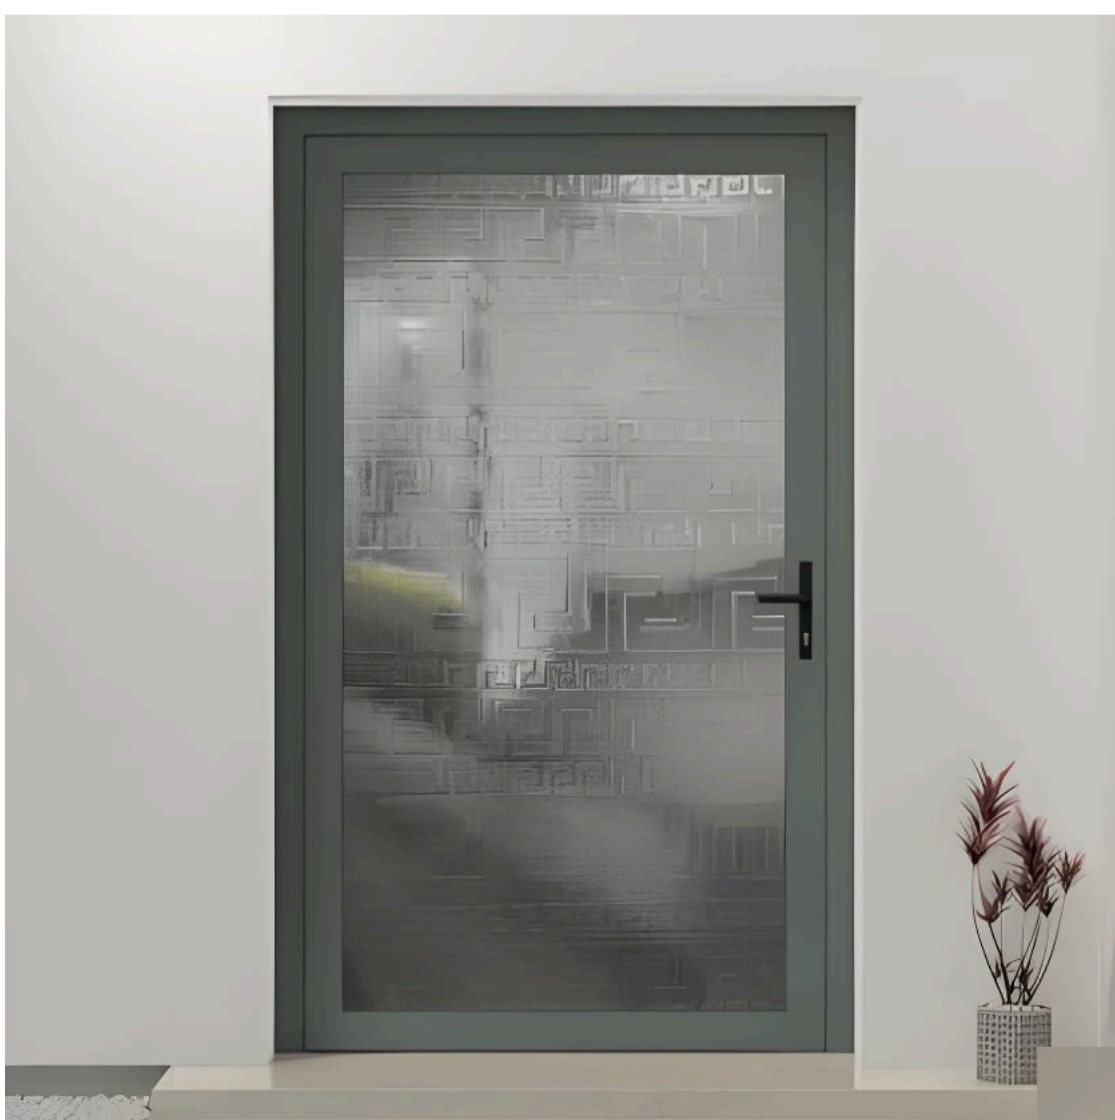

Available in several options

GLENDALE 2

Construction

Aluminum door powder coated in any color from the RAL palette

Glass

Handmade colored pattern

Door handle

Available in several options