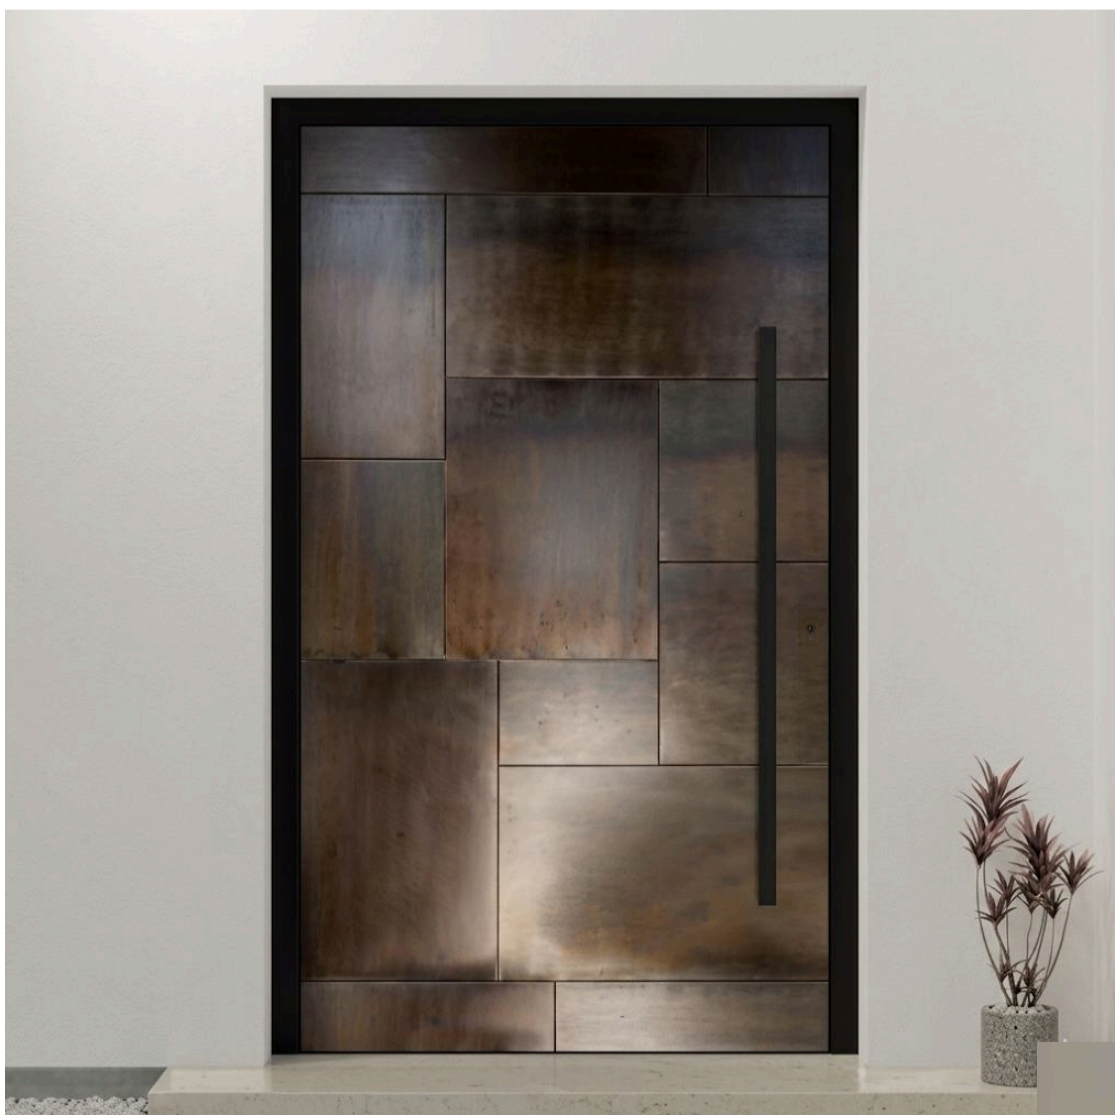

MODESTO 27

Construction

Aluminum door covered with liquid metal
Bronze

Glass

Not available

Door handle

Available in several options