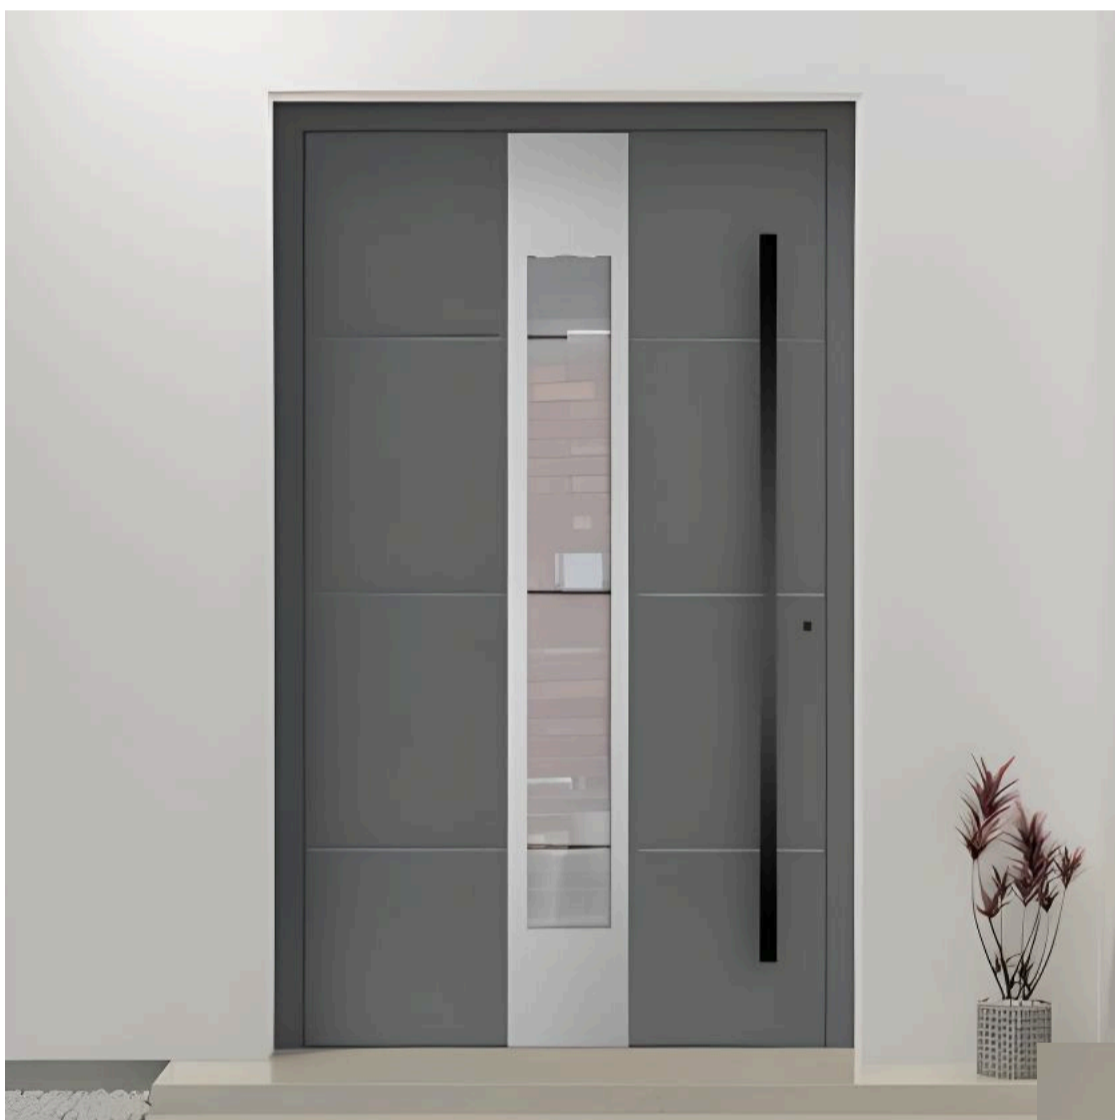

WORCESTER 3

Construction

Aluminum door powder coated in any color from the RAL palette

Glass

Available in several options

Door handle

Available in several options

The door has either inox steel or black strips