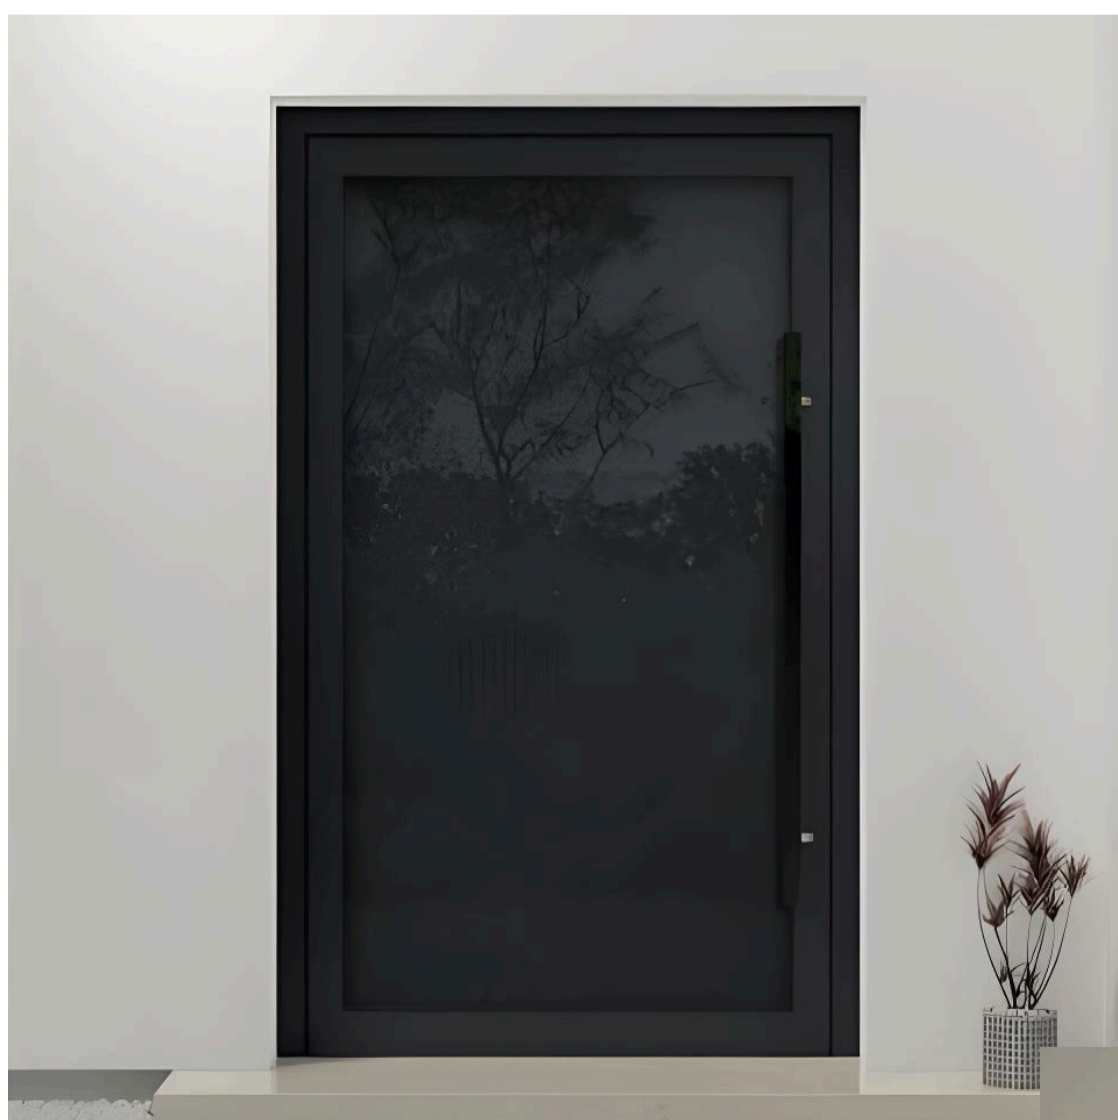

AUCKLAND

Construction

Aluminum door powder coated in any color from the RAL palette

Glass

Painted black - Lacobel

Door handle

Available in several options