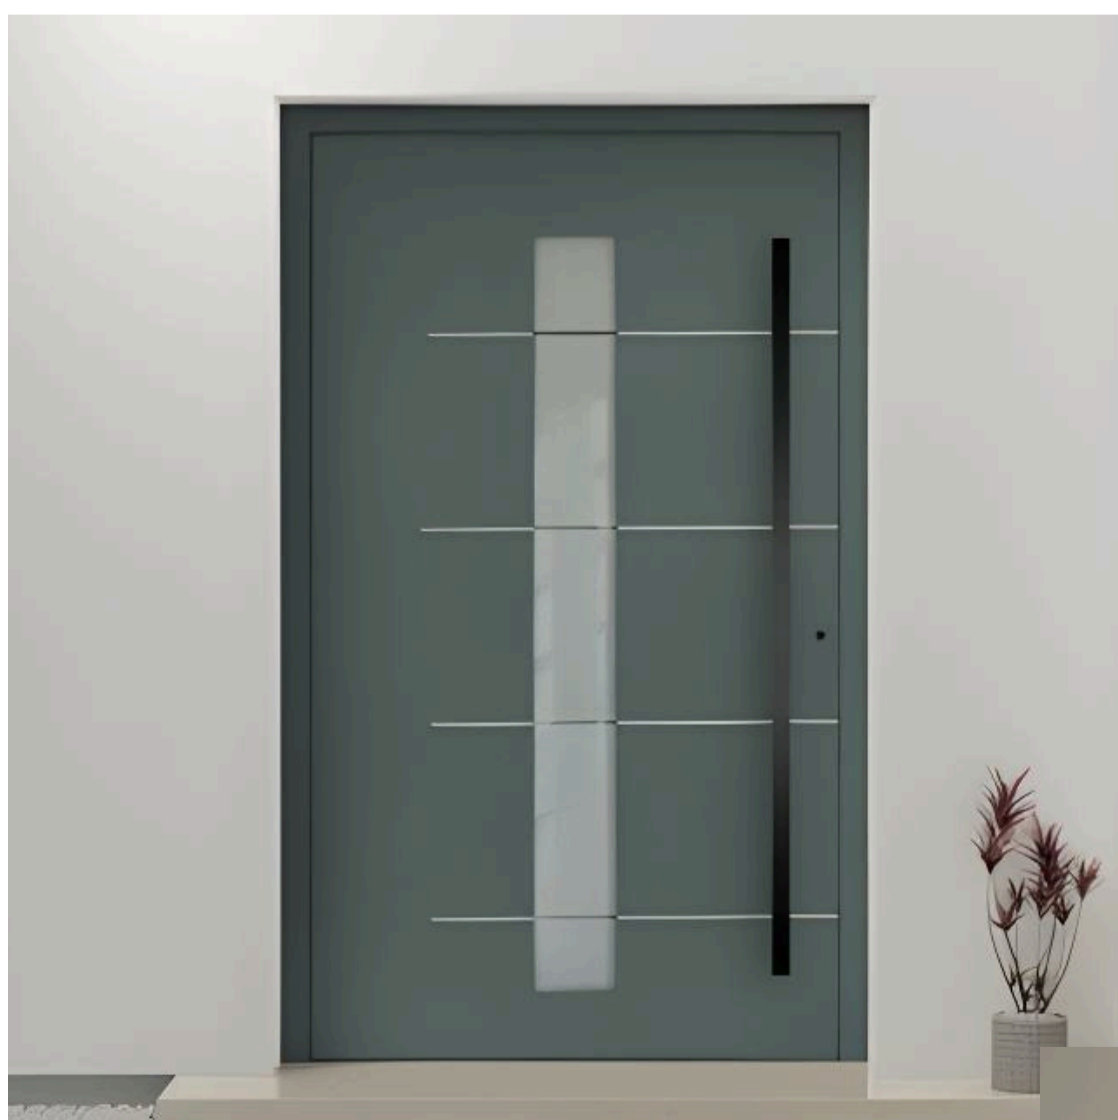

NANTES

Construction

Aluminum door powder coated in any color from the RAL palette

Glass

Available in several options

Door handle

Available in several options

The door has either inox steel or black strips