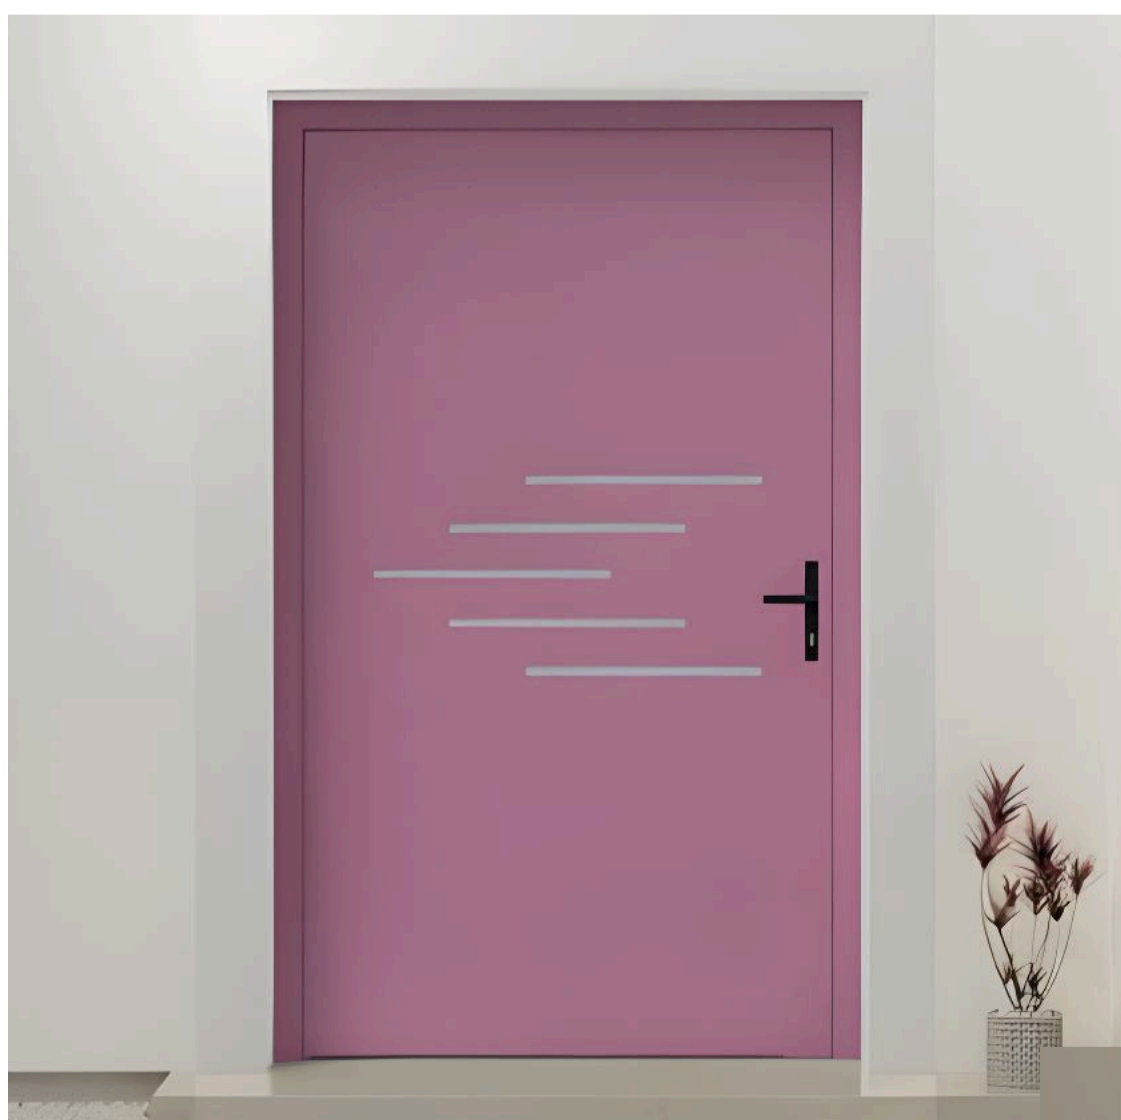

KOBE

Construction

Aluminum door powder coated in any color from the RAL palette

Glass

Available in several options

Door handle

Available in several options

RECIFE