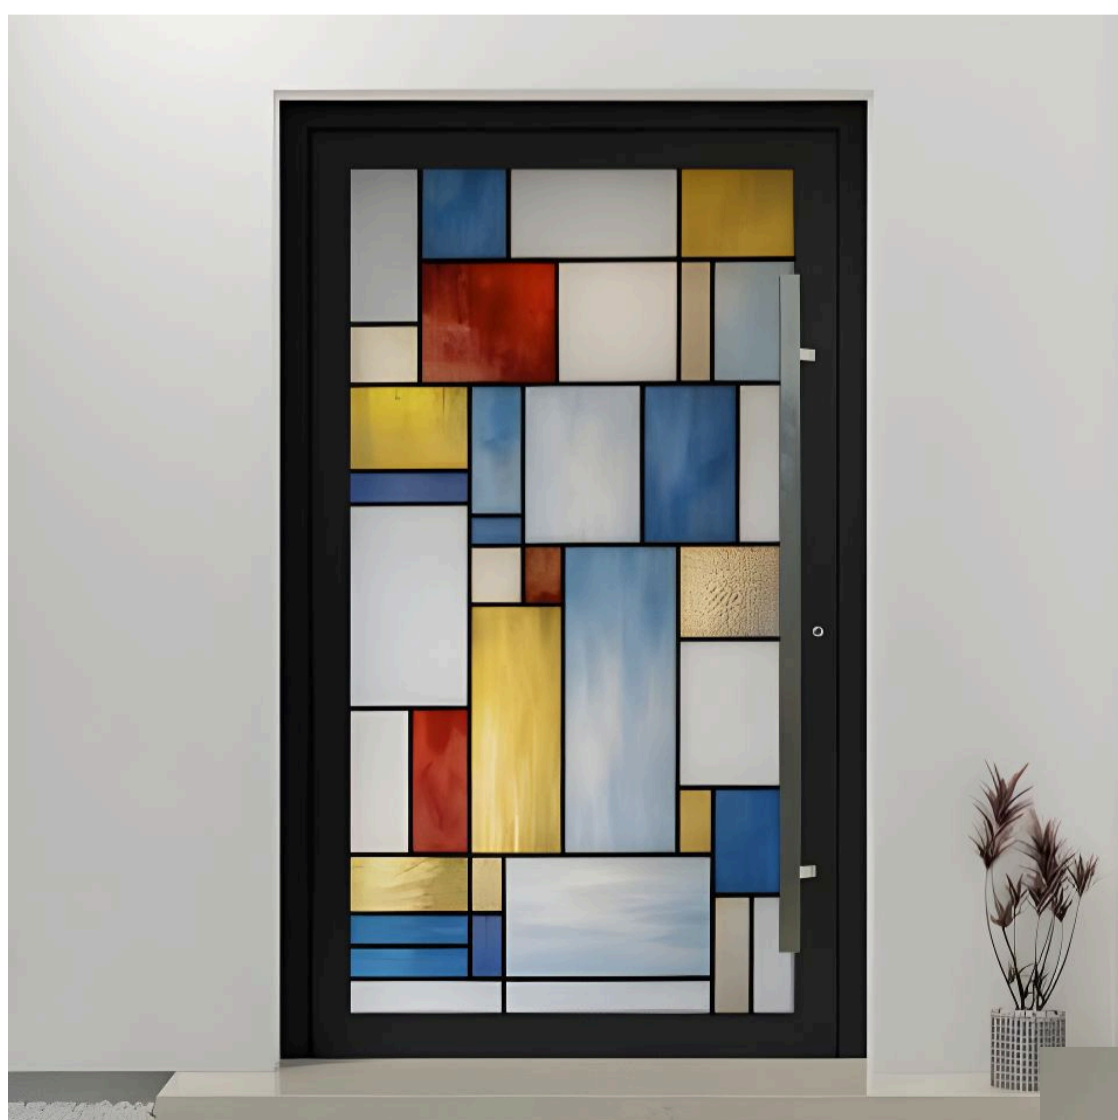

Construction

Aluminum door powder coated in any color from the RAL palette

Glass

Available in several options

Door handle

Available in several options

MUSCAT 3

Construction