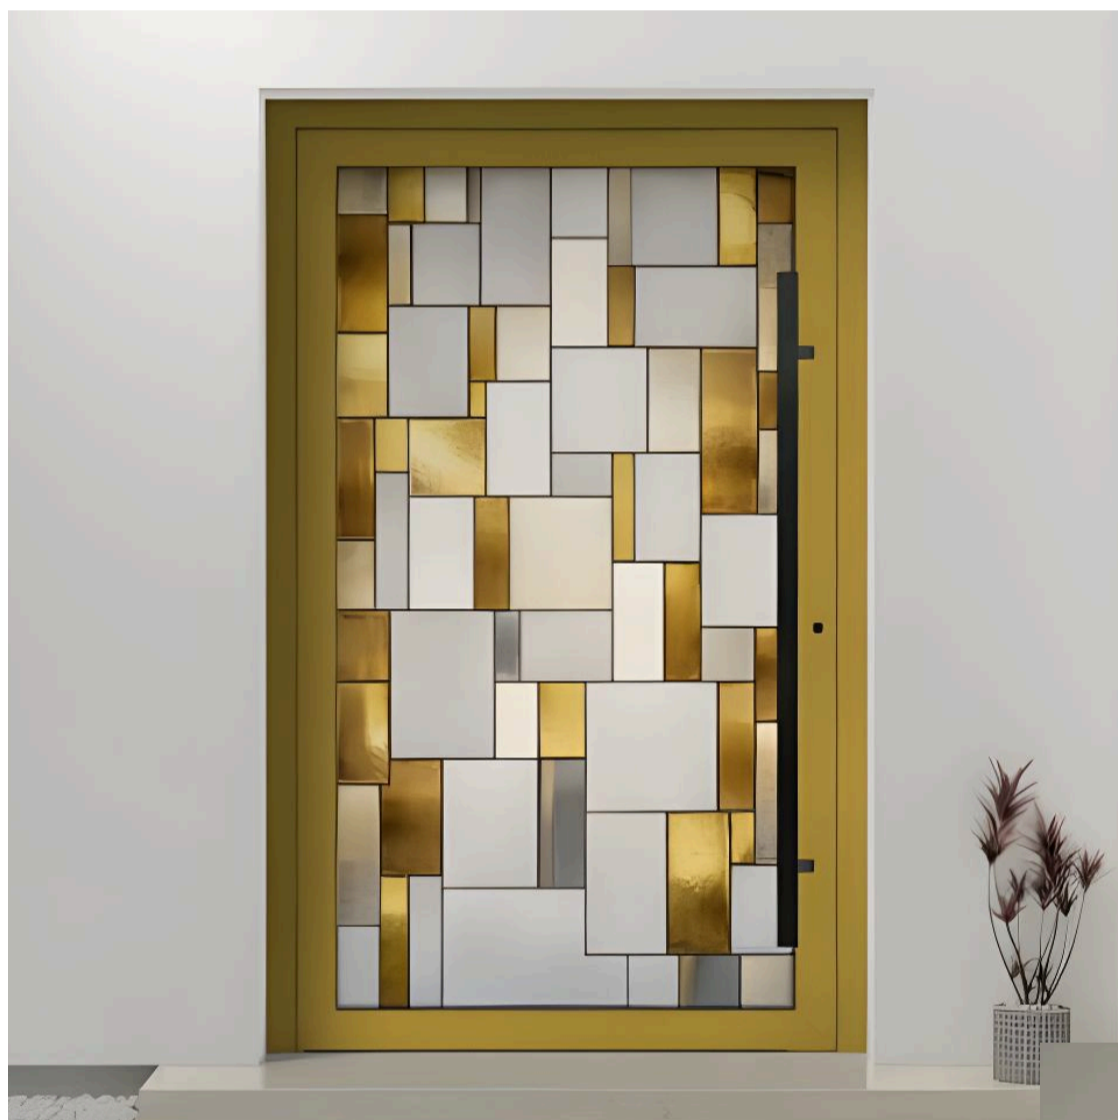

MUSCAT 1

Construction

Aluminum door powder coated in any color from the RAL palette

Glass

Available in several options

Door handle

Available in several options

MUSCAT 2