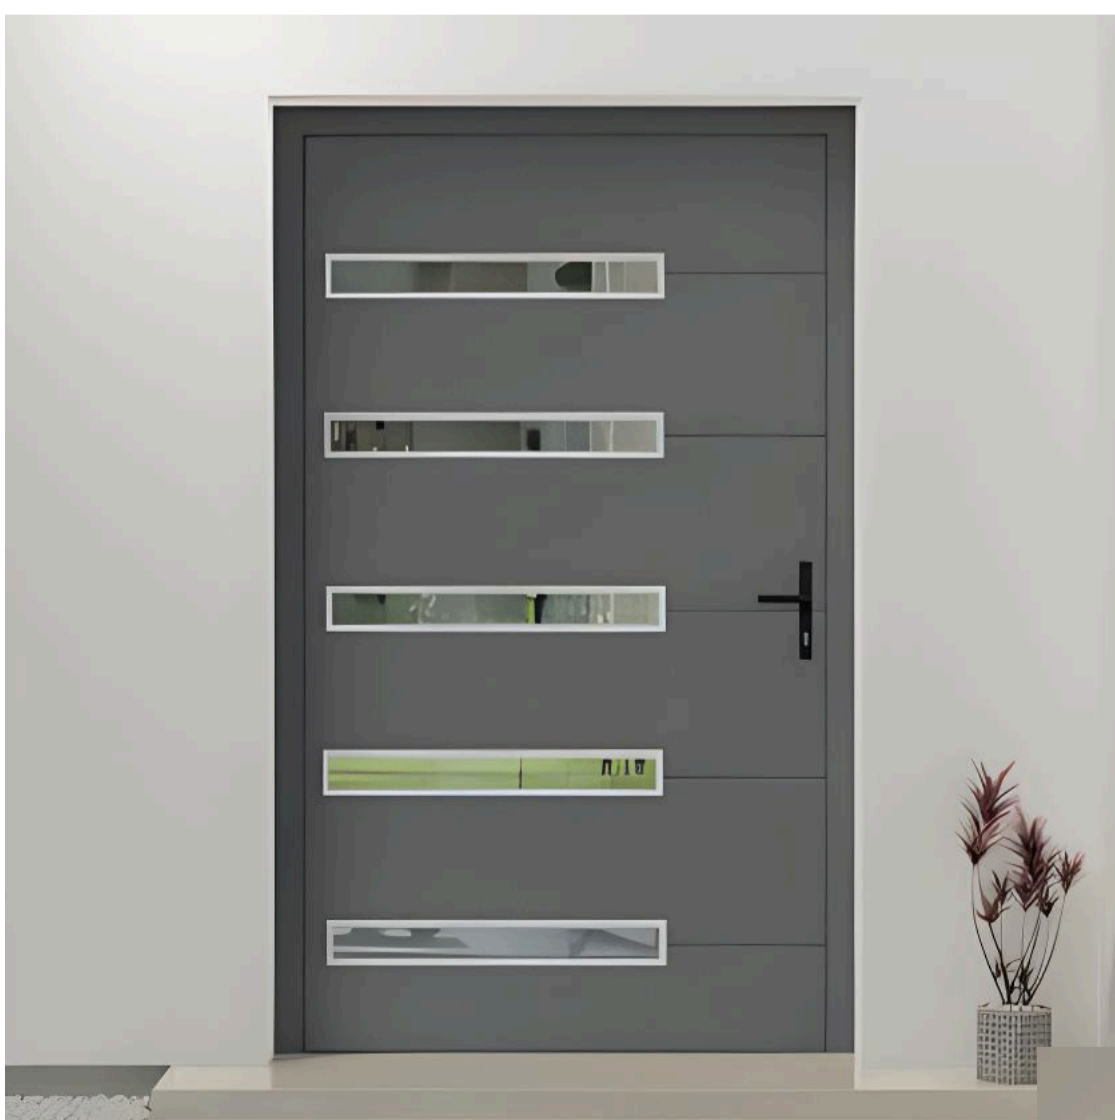

NEW YORK

Construction

Aluminum door powder coated in any color from the RAL palette

Glass

Available in several options

Door handle

Available in several options

The door has either inox steel or black strips