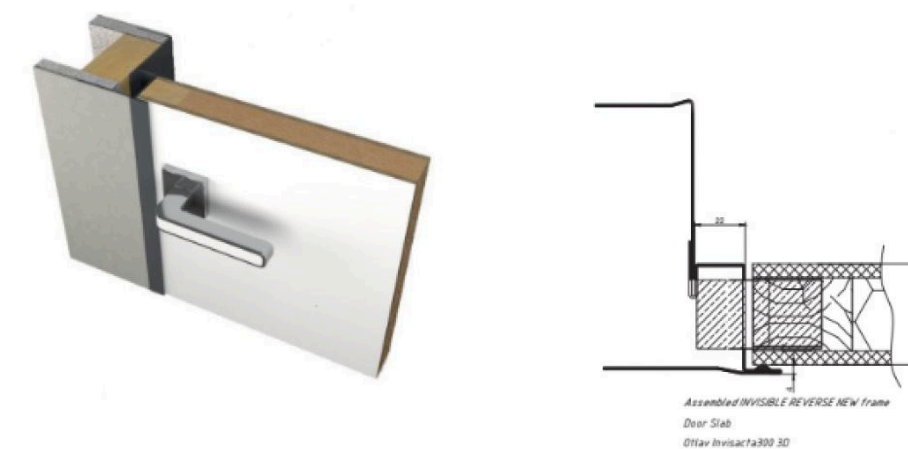

INVISIBLE FRAME REVERSE

HARDWARE

CONCEALED HINGES

3D ADJUSTABLE

CONCEALED

UNIVERSAL PLAIN HINGES

MAGNETIC LOCK

POCKET DOOR LOCK