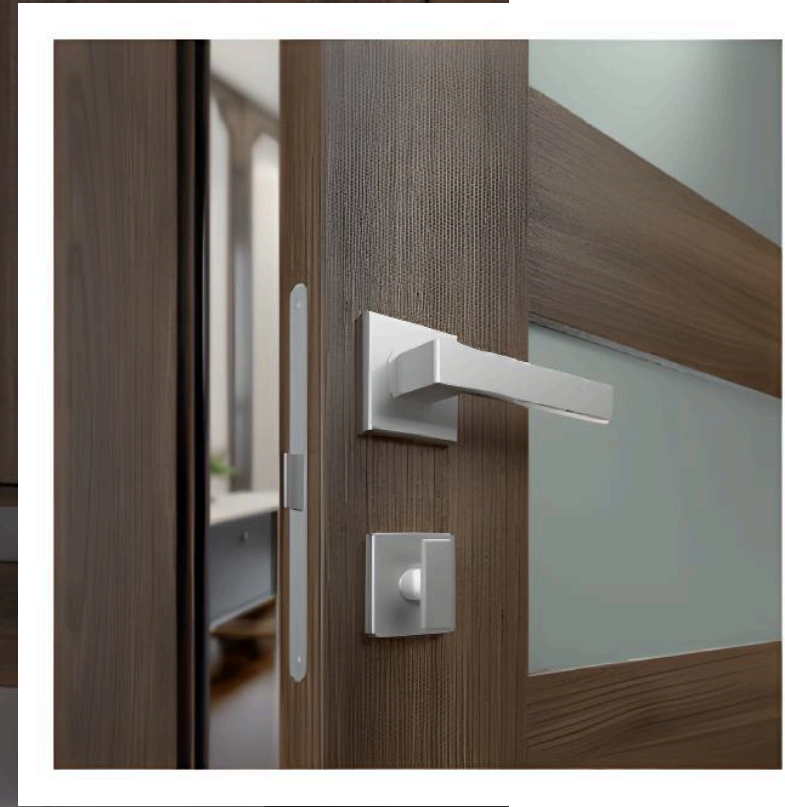

AVON 07-01
PECAN
NUTWOOD