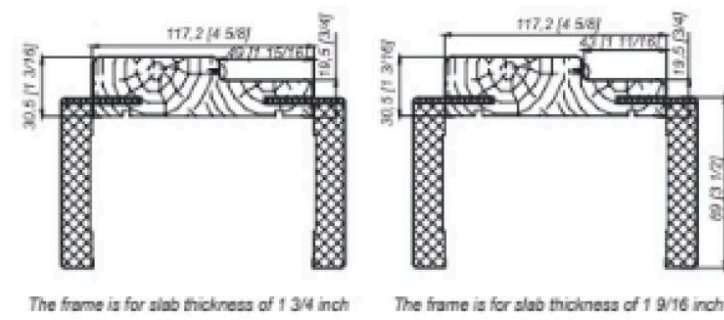

JAMB TYPE 80/4/116 (TELESCOPING CASING)

JAMB TYPE 80/5/116 (TELESCOPING CASING)

JAMB TYPE SHAKER 80/118 (GROOVE 46) (PRIMED)

EXTENSION TYPE 8/1

JAMB TYPE 80/5/116 (GROOVE 49 AND 43)

EXTENSION TYPE 8

INVISIBLE FRAME