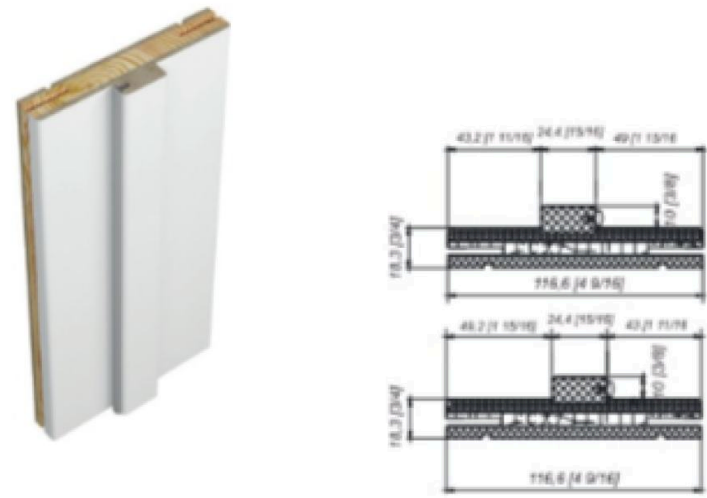

DRAWINGS

JAMB TYPE 80/4/116 (GROOVE 49 AND 43)