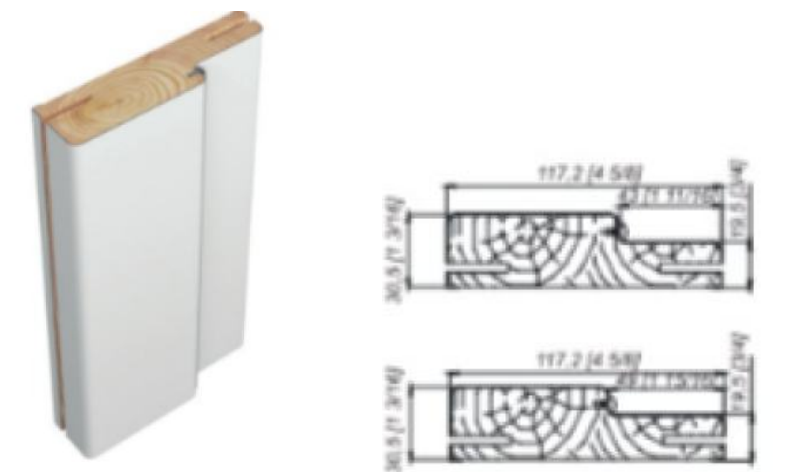

JAMB TYPE 80/4/116 (TELESCOPING CASING)

JAMB TYPE 80/5/116 (TELESCOPING CASING)

JAMB TYPE SHAKER 80/118 (GROOVE 46) (PRIMED)

EXTENSION TYPE 8/1

JAMB TYPE 80/5/116 (GROOVE 49 AND 43)

EXTENSION TYPE 8

INVISIBLE FRAME