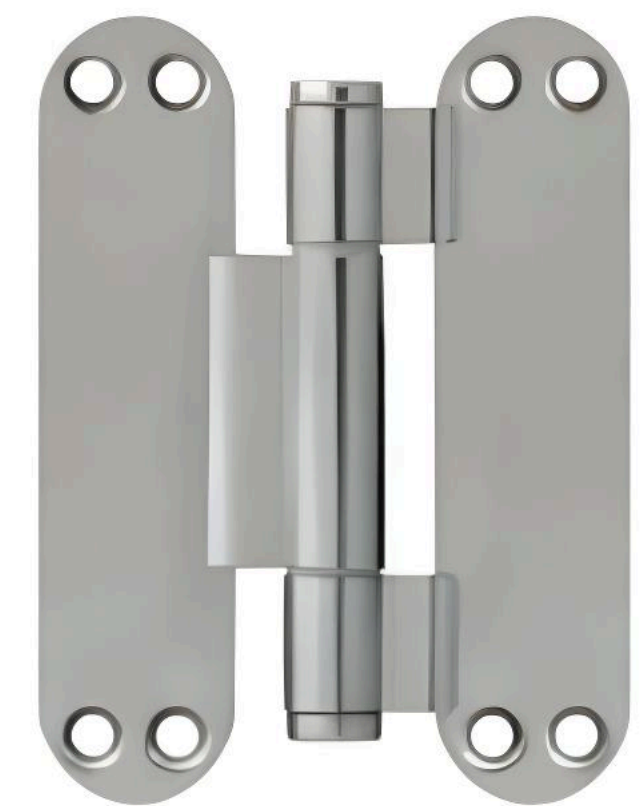

INVISIBLE FRAME REVERSE

HARDWARE

CONCEALED HINGES

3D ADJUSTABLE

CONCEALED

UNIVERSAL PLAIN HINGES

MAGNETIC LOCK

POCKET DOOR LOCK

DUMMY PLATE

LOCK