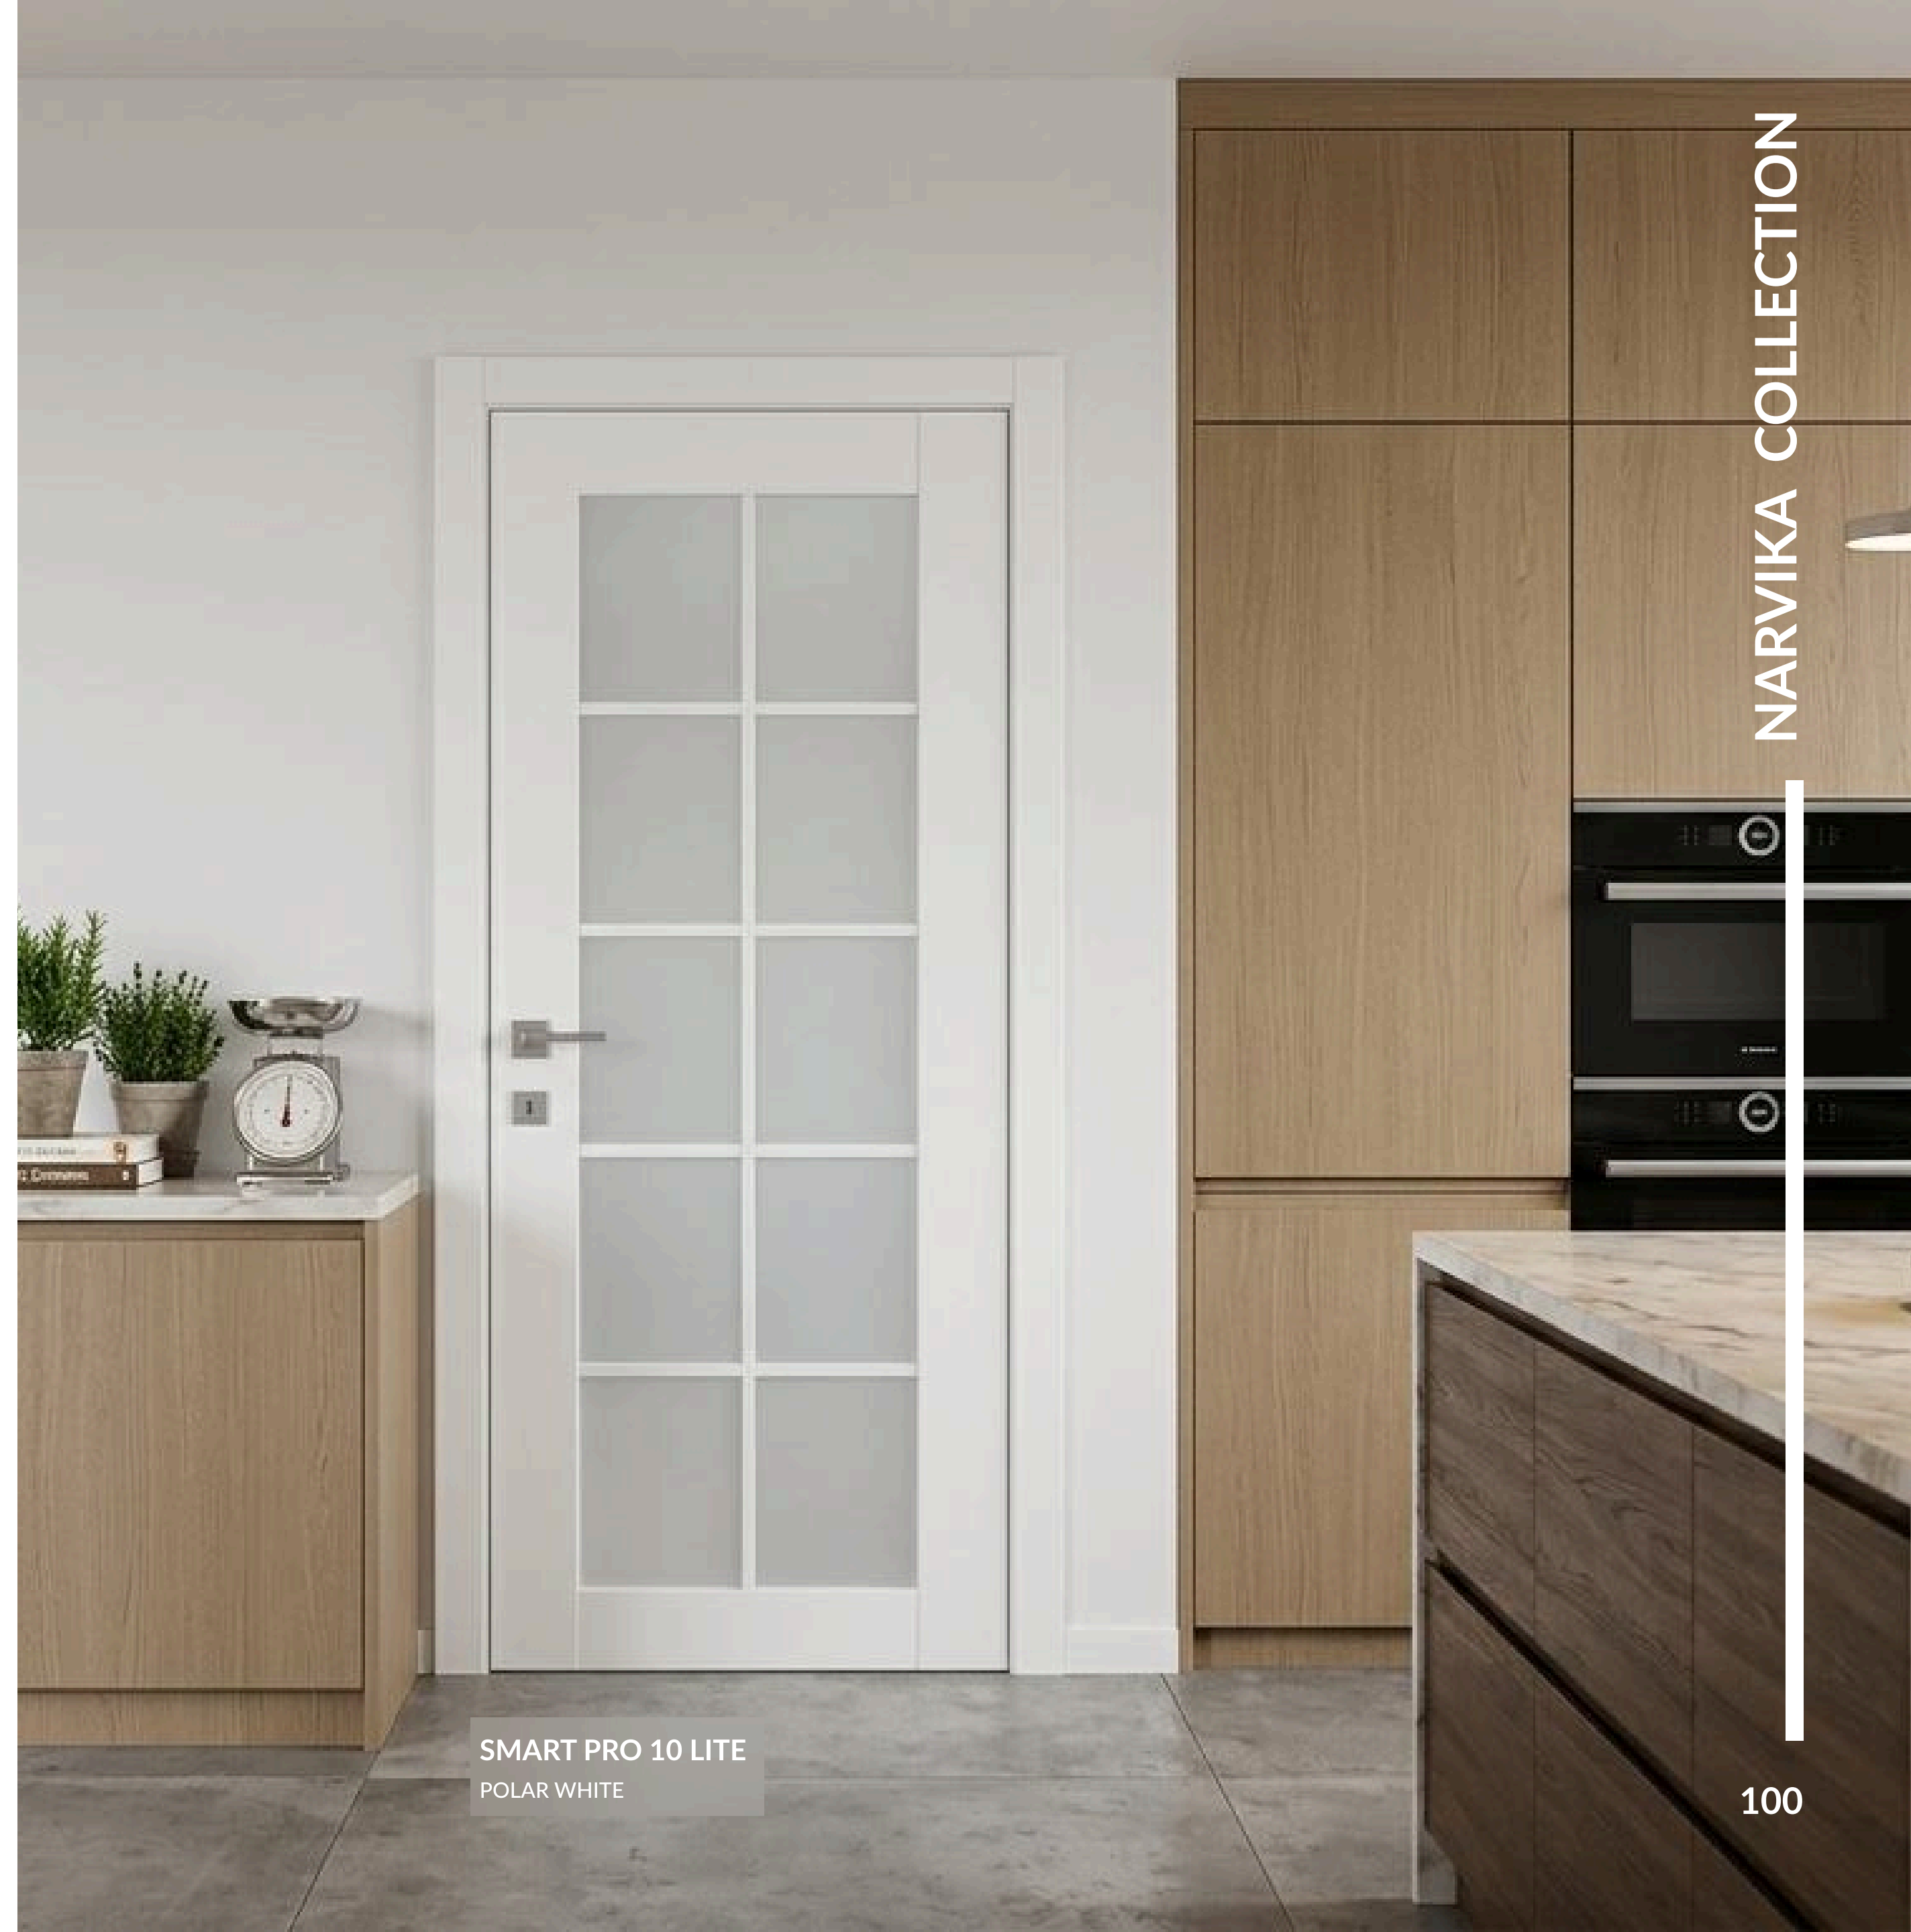

SMART PRO 10 LITE

POLAR WHITE

SMART PRO 10 LITE
POLAR WHITE

EXOTIC WOOD VENEER

EXOTIC WOOD VENEER COLLECTION

There is no substitute for real wood. Each door in this collection begins the same way—with the meticulous selection of high-quality materials, distinguished by the organic beauty of exotic wood veneer.