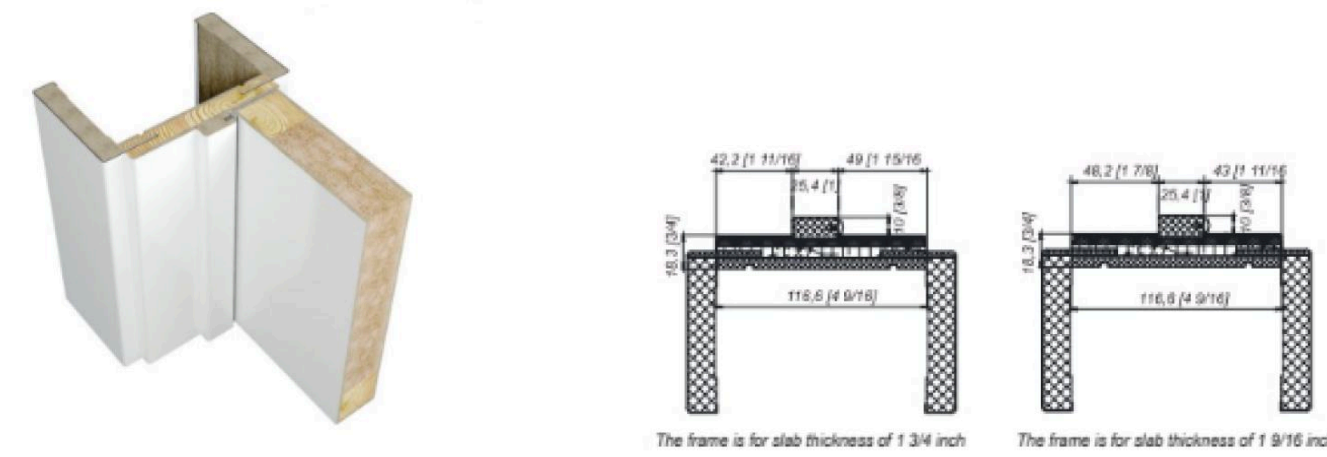

JAMB TYPE 80/4/116 (TELESCOPING CASING)

JAMB TYPE 80/5/116 (TELESCOPING CASING)

JAMB TYPE SHAKER 80/118 (GROOVE 46) (PRIMED)

EXTENSION TYPE 8/1

JAMB TYPE 80/5/116 (GROOVE 49 AND 43)

EXTENSION TYPE 8

INVISIBLE FRAME