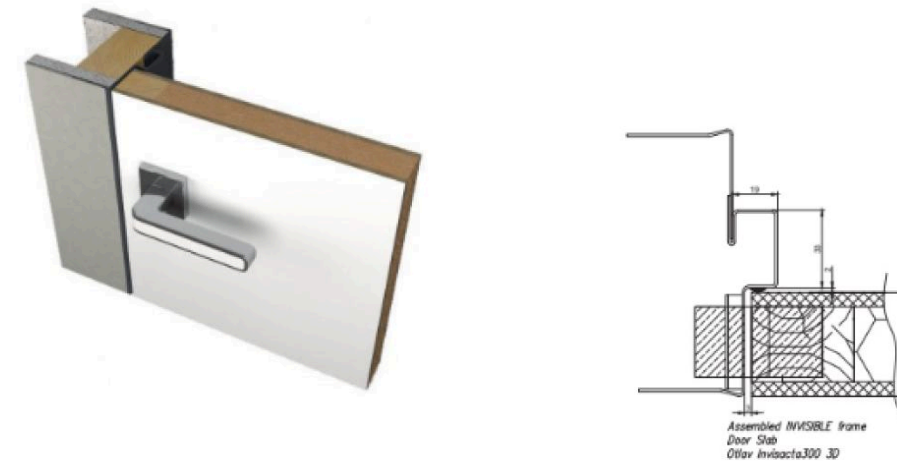

JAMB TYPE 80/4/116 (TELESCOPING CASING)

JAMB TYPE 80/5/116 (TELESCOPING CASING)

JAMB TYPE SHAKER 80/118 (GROOVE 46) (PRIMED)

EXTENSION TYPE 8/1

JAMB TYPE 80/5/116 (GROOVE 49 AND 43)

EXTENSION TYPE 8

INVISIBLE FRAME