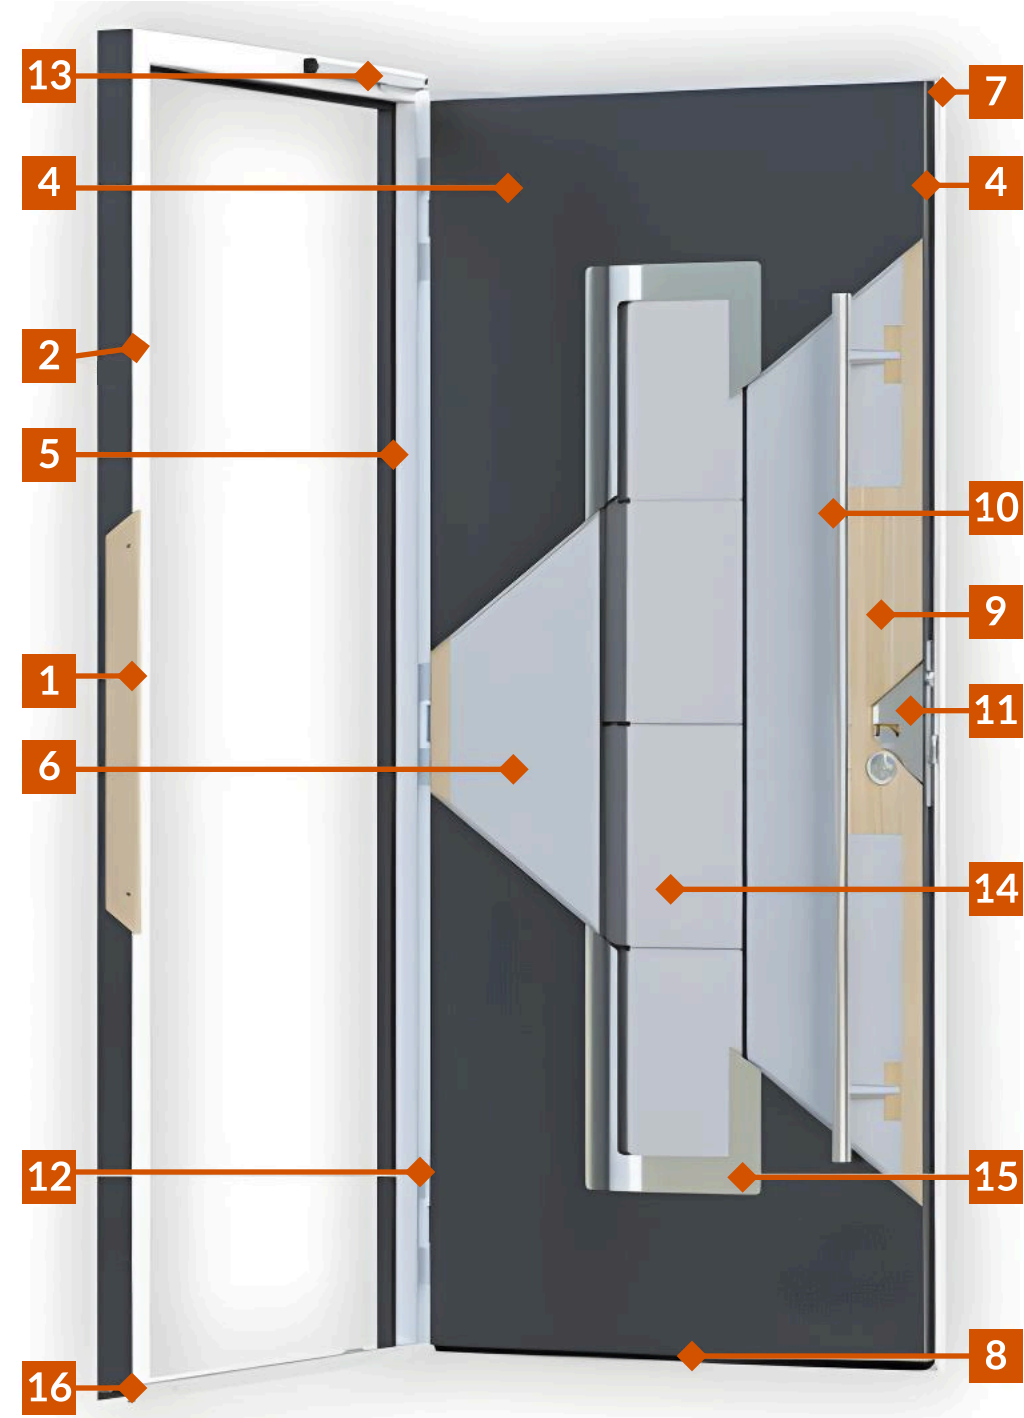

EXTERIOR DOOR COLLECTION

AVAILABLE MODELS

- 1 Bar (softwood)
- 2 Zinc-galvanized steel
- 3 Powder paint
- 4 Thermal breaks
- 5 Seal Schlegel Q-Ion 3053
- 6 High-density weatherproof polystyrene foam
- 7 Seal QN 319
- 8 Brush seal
- 9 Fitting block for the main lock and deadbolt
- 10 Railing handle
- 11 HAFELE ball and catch wind resistant lock
- 12 3D-adjustable hinges by Dr. Hahn
- 13 GEZE door closer (optional)
- 14 Triple glazed sealed unit with two chambers
- 15 Decorative stainless steel overlays
- 16 Stainless steel threshold reinforced with a zinc-galvanised steel frame