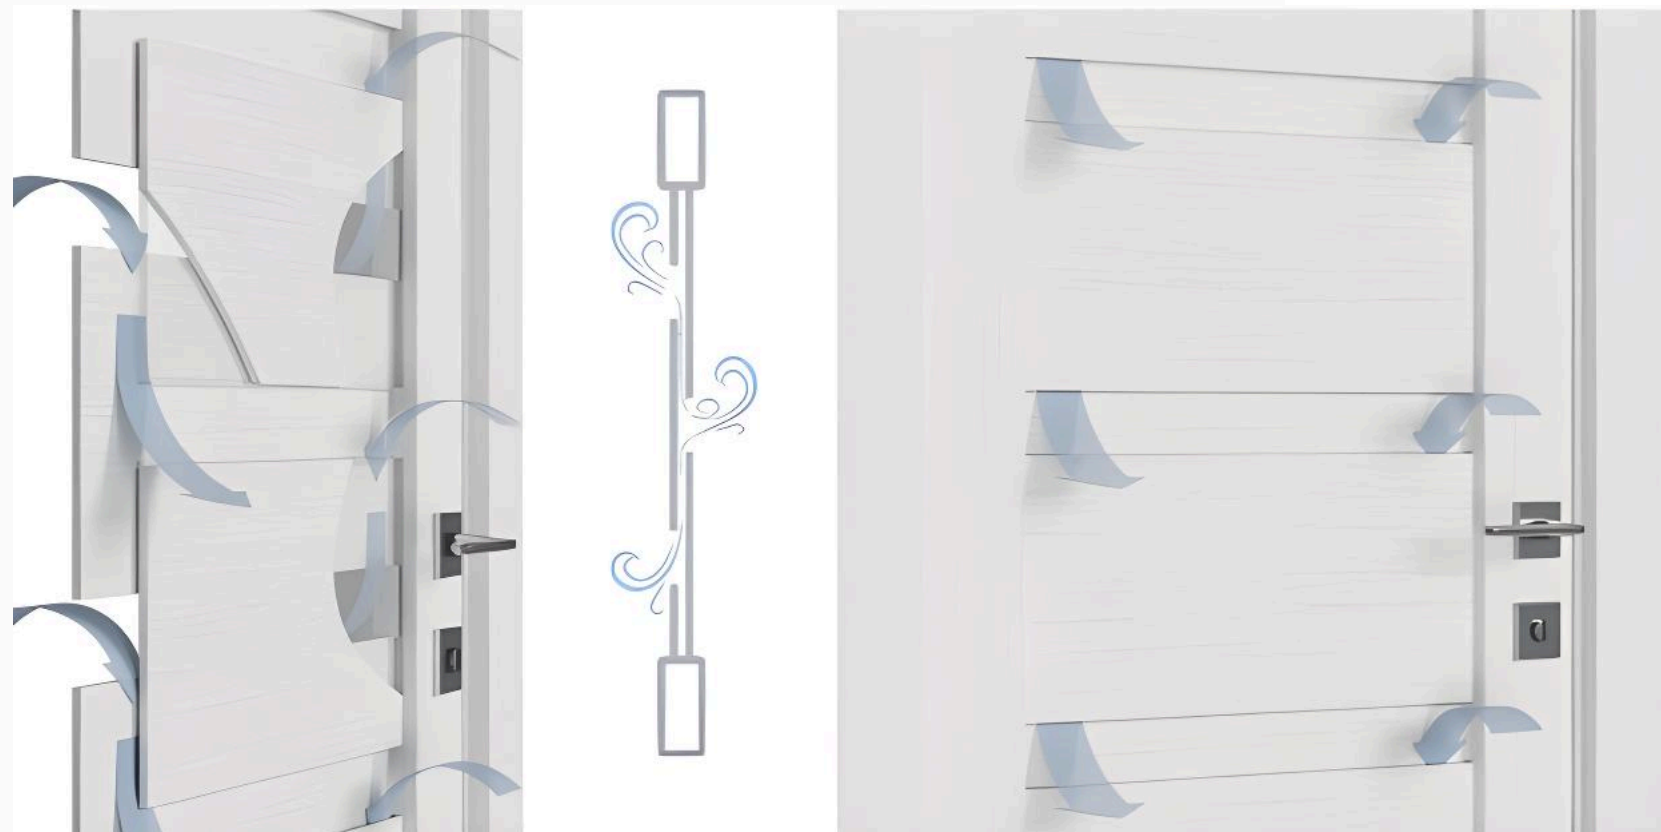

LOUVER
SNOW WHITE